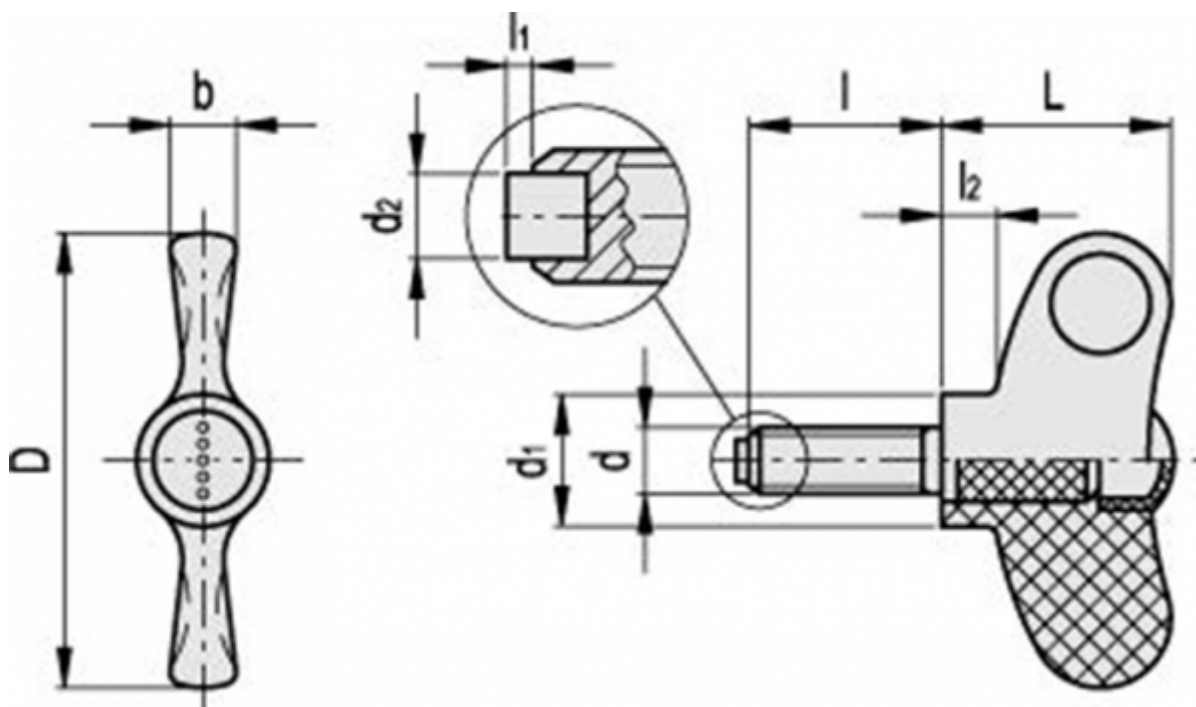

Article number: 23022246466

Description: Wing screw with bolt EWN.55-SST-p-M8x20-PO-C6

## Measures

b = 8

D = 55

d = 8

d1 = 16

l = 20

l1 = 1.8

l2 = 6.5

L = 28

Weight in (g) = 23